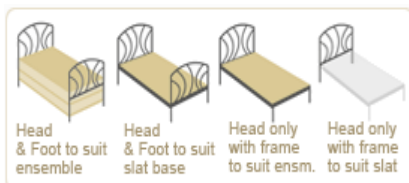

Class is Brass

Experience the Elegance, Romance and Luxury of a recreated Masterpiece

Liberty 3 Way

"Elegant blend of cast iron & brass"

Details:

Core Material:	Cast Iron & Brass
Typical Treatments:	Powder Coated With Polished & Clear Coated Brass
Height of Head end:	1670 mm
Height of Foot end:	1270 mm
Size Availability:	Single 3/4 King single Double Queen King size

Colours:	Magnolia(antique cream) White birch (antique white) Pearl White(brilliant white) Matt Black Gloss Black Pearl Silver Claret
----------	---

Manufacture to Suit

Options:

CRYSTAL KNOBS

CHROME BRASS PARTS