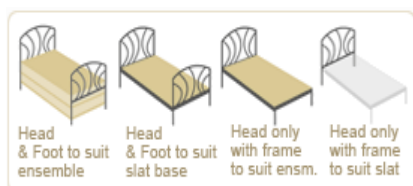

Manufacture to Suit