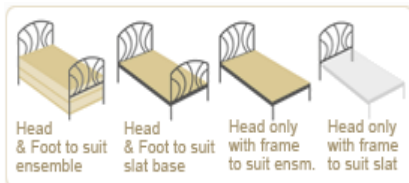

Class is Brass

Experience the Elegance, Romance and Luxury of a recreated Masterpiece

Strand

"A well loved classic"

Details:

Core Material:	Cast Iron & Brass
Typical Treatments:	Powder Coated With Polished & Clear Coated Brass
Height of Head end:	1640 mm
Height of Foot end:	1250 mm
Size Availability:	Single 3/4 King single Double Queen King size

Colours:	Magnolia (antique cream) White birch (antique white) Pearl White (brilliant white) Matt Black Gloss Black Pearl Silver Claret
----------	--

Manufacture to Suit

Options:

CRYSTAL KNOBS

CHROME BRASS
PARTS