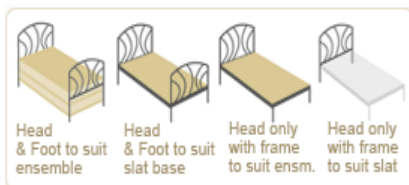

Manufacture to Suit