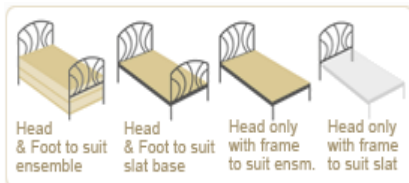

Class is Brass

Experience the Elegance, Romance and Luxury of a recreated Masterpiece

Stationmaster

"Just like your grandma had"

Details:

Core Material:	Cast Iron & Brass
Typical Treatments:	Powder Coated With Polished & Clear Coated Brass
Height of Head end:	1720 mm
Height of Foot end:	1320 mm
Size Availability:	Single 3/4 King single Double Queen King size

Colours:	Magnolia(antique cream) White birch(antique white) Pearl White(brilliant white) Matt Black Gloss Black Pearl Silver Claret
----------	--

Manufacture to Suit

Options:

CHROME BRASS
PARTS

PROFILE BRASS